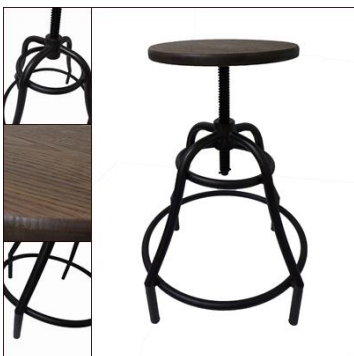

## Taneeka

Commercial heavy duty metal construction. Rust powder coat finish with a matching timber seat.  
Height adjustable. Range of colours available  
minimum quantities apply.

## Arabella

Powder coated steel frame and timber seat in  
rust colour. Height adjustable.

## Tahnee

Powder coated steel frame and seat in black or rust. Height adjustable. Range of colours available minimum quantities apply.